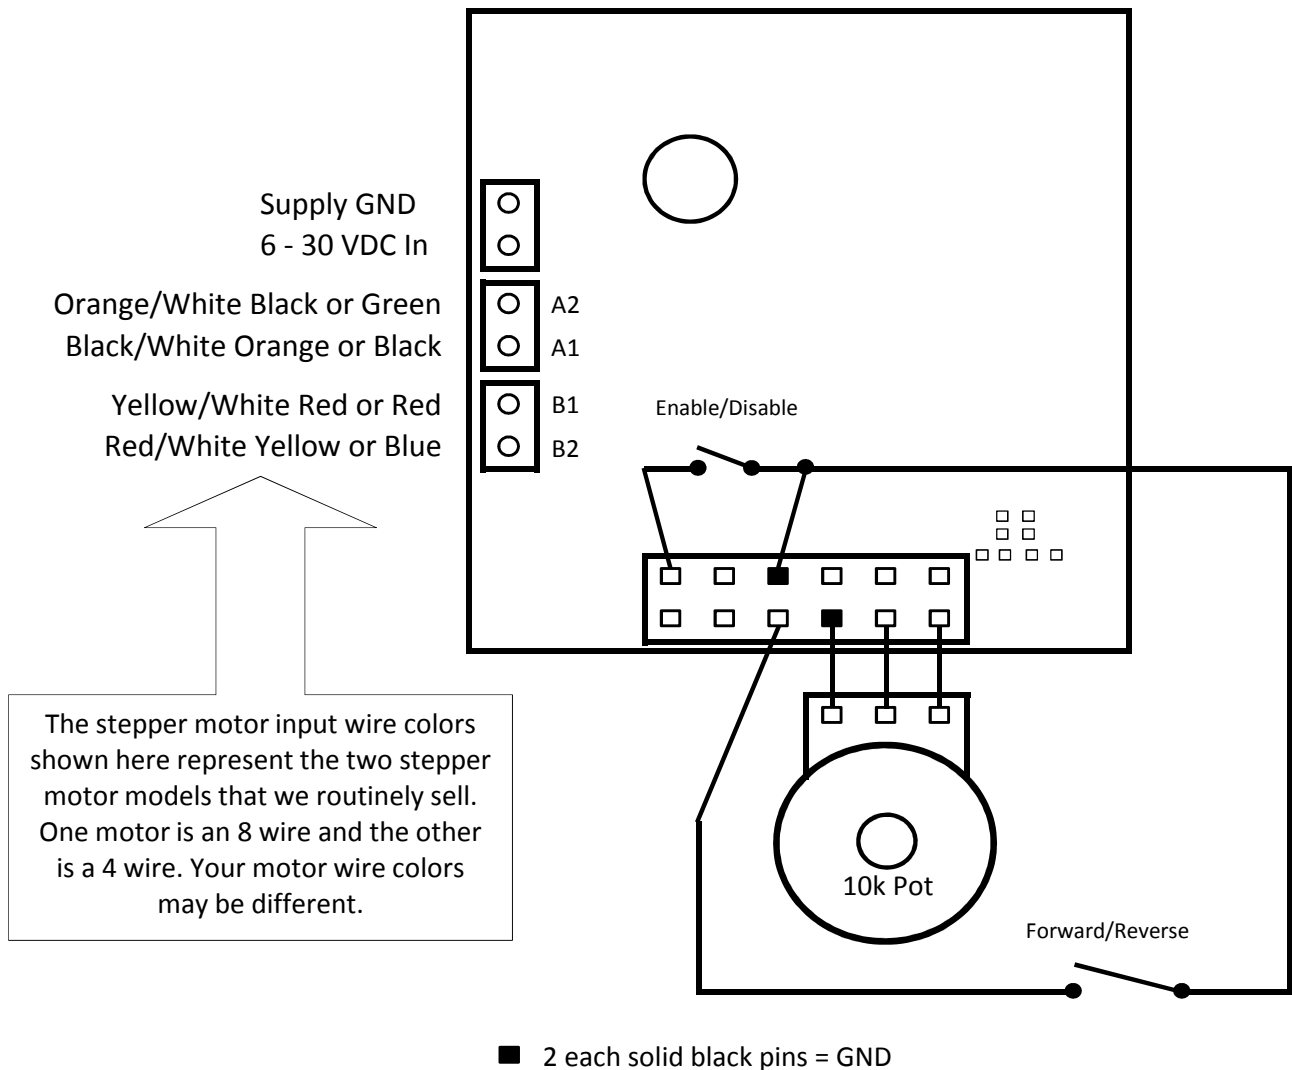

724-864-5959

SMC10 Stepper Motor Controller

Quick Start Guide

Specifications are subject to change without notice. No liability or warranty implied by this information. Copyright © 2021 Simply Pumps Revised 10/18/21